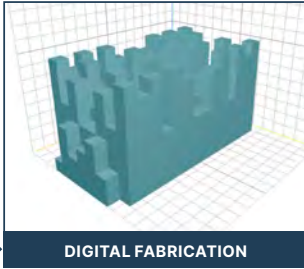

# Natrx DryForming™ Advanced Manufacturing

DryForming™ provides the ability to move from digital design to physical ExoForm™ structure within one day. DryForming™ enables the unprecedented ability to optimize and deliver habitat-specific ExoForms™ at large-project scale.