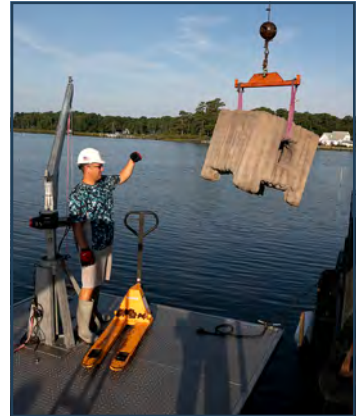

With ExoForms™, time spent on the water is minimized so that installations are faster, safer, and more cost efficient than traditional alternatives.